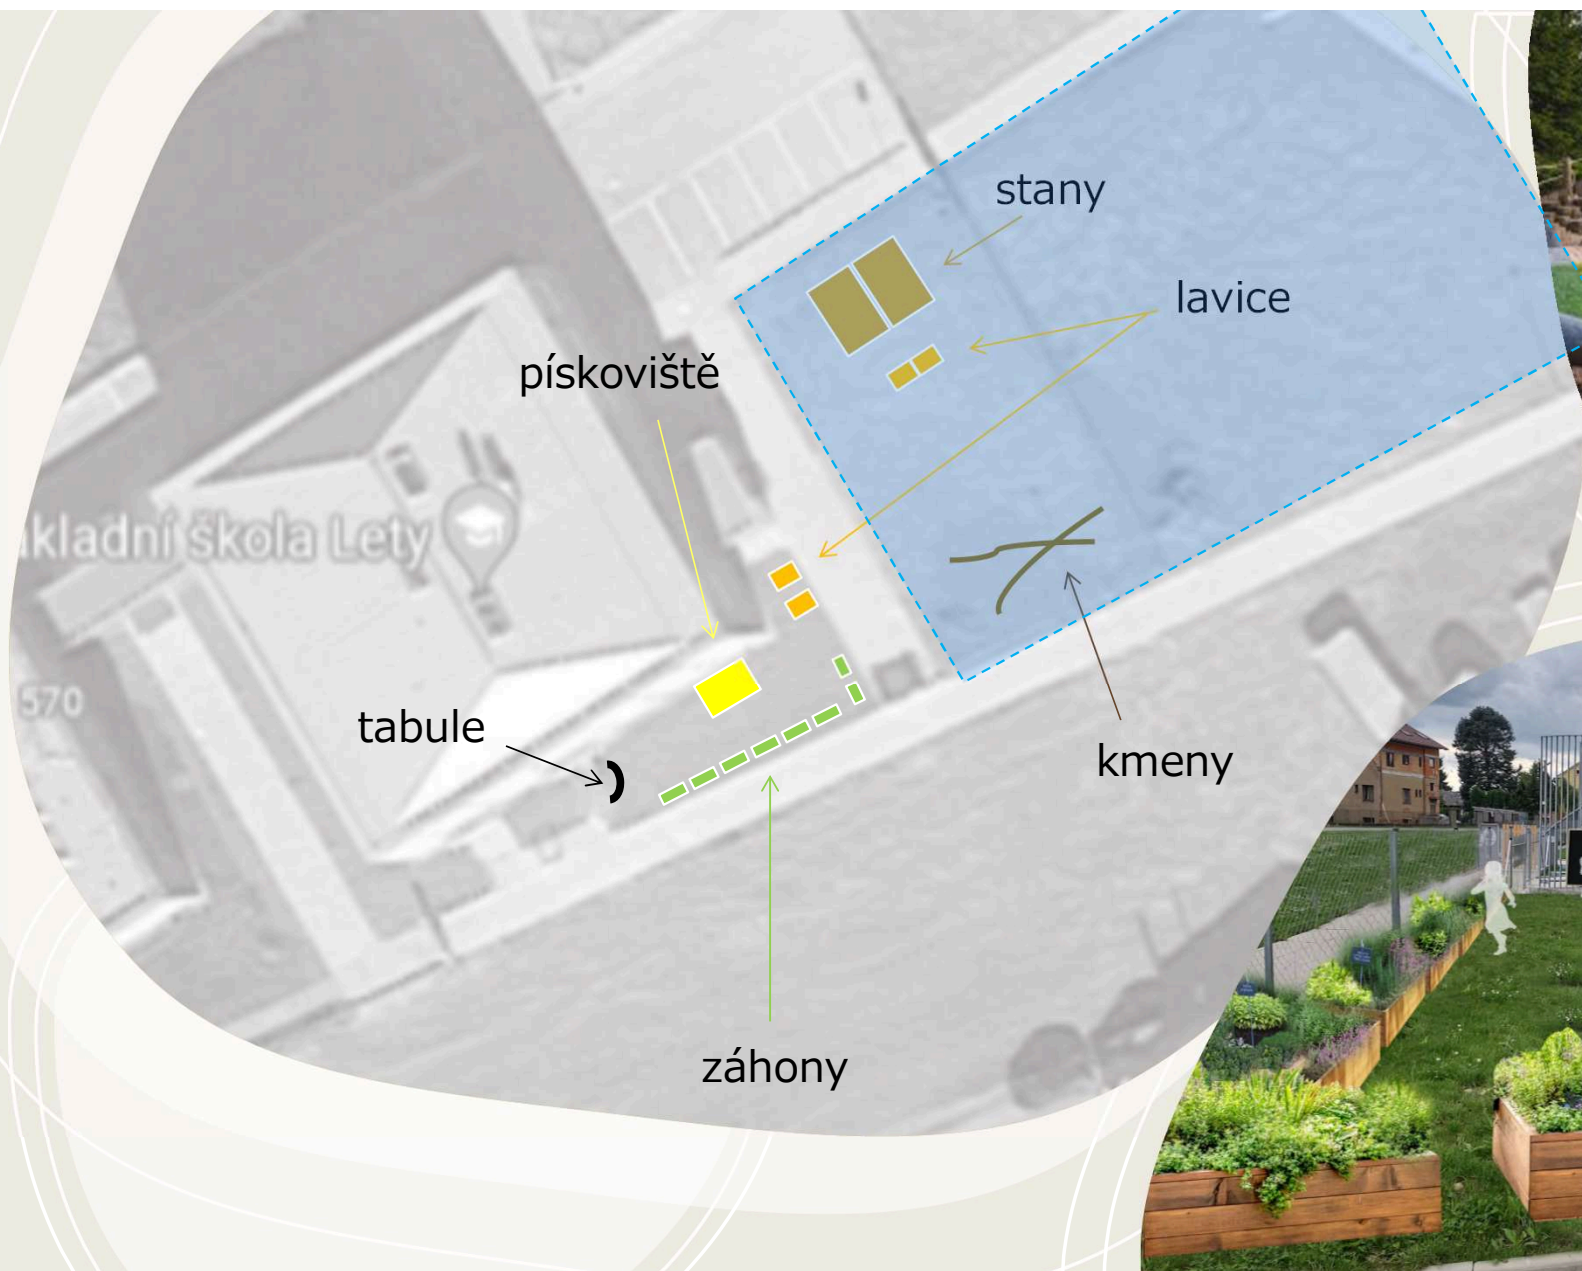

A photograph of a school garden area. In the foreground, there are two wooden raised garden beds filled with various green plants and flowers, including pink and purple ones. To the right, there is a yellow sandpit. In the background, a grey brick building with yellow window frames is visible. A metal staircase leads to a balcony. A chain-link fence runs along the left side. Three white silhouettes of children are overlaid on the scene: one in the middle ground, one near the sandpit, and one in the foreground. A white circular graphic contains text on the left side.

**Vyvýšené
záhony**

**Venkovní
skladovací
prostor**

**Rodičovská
brigáda
21.-22. října
2023**

Financování

Dary

- ✓ Okamžitá podpora
- ✓ Darovací smlouva samozřejmostí
- ✓ Transparentní účet školy

Grant

- ✓ Město Lety – podzim
- ✓ S městem komunikujeme